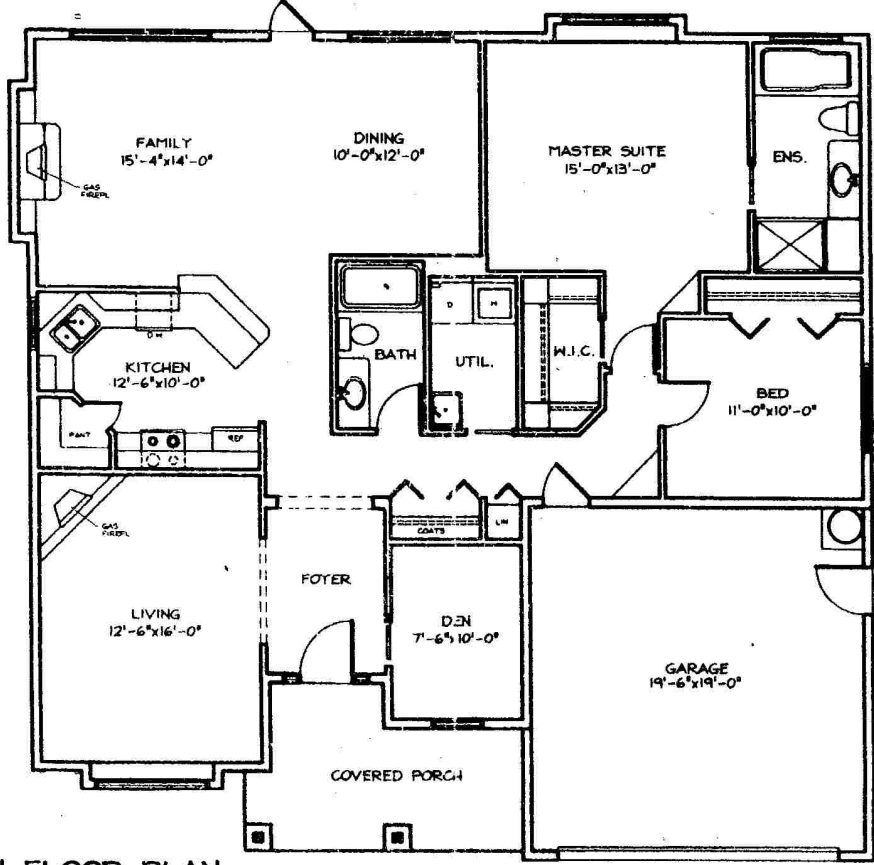

MONTERRA

DEVELOPMENTS LTD.

MAIN FLOOR PLAN
1654 SQ. FT.

This plan is published by Monterra Developments Ltd. Dimensions are approximate and subject to change without notice. All rights reserved, including the rights of reproduction in whole or part, without the written permission of Monterra Developments Ltd. Elevations are the artist impression only.